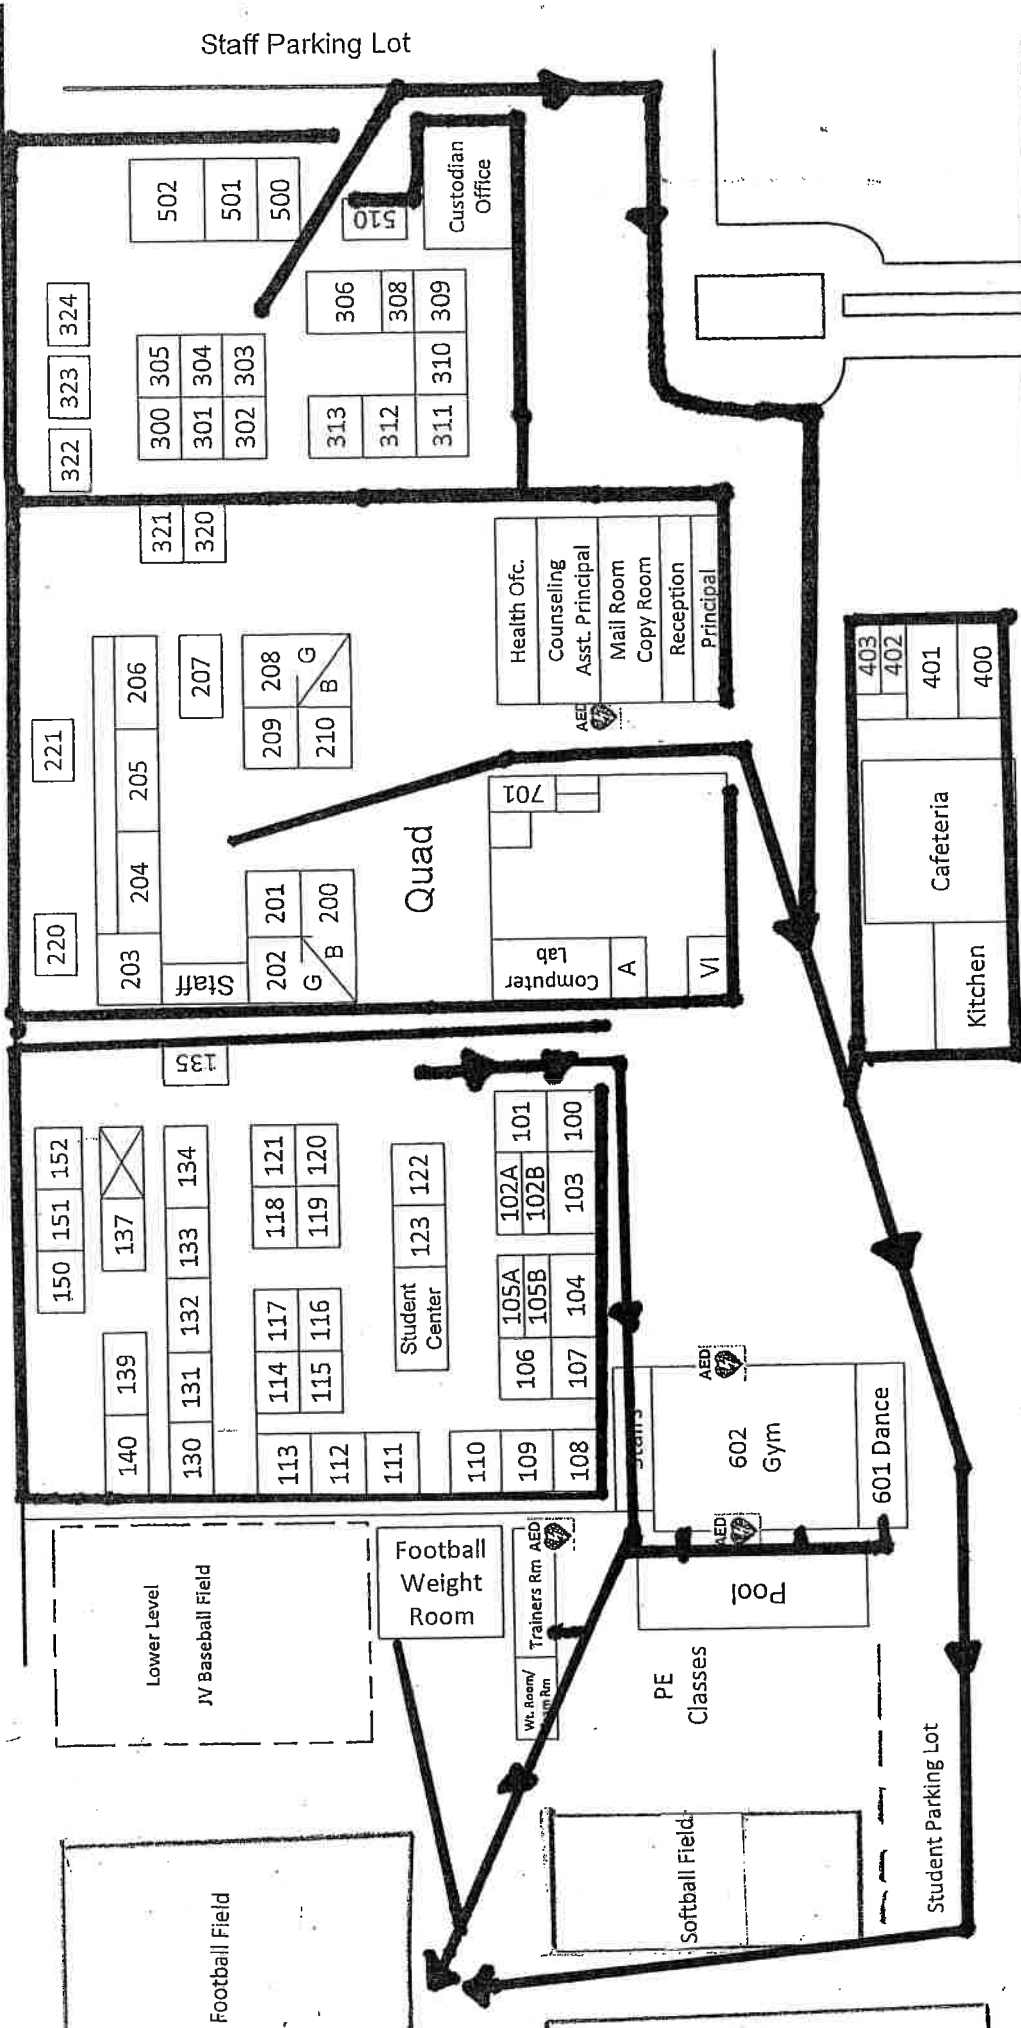

Canyon High School
 220 S. Imperial Highway
 Anaheim Hills, CA 92807

Phone: 714.532.8000
 Fax: 714.628.0381

Web: www.orangeusd.org/canyon/index.asp

Imperial Highway

The Primary Evacuation Site is the FOOTBALL FIELD.

In the event that we can't evacuate to the football field, we will evacuate to IMPERIAL ELEMENTARY.

If it becomes necessary to evacuate off campus, we will relocate to San Antonio Catholic church located at Santa Ana / Solomon Drive.

Bleachers